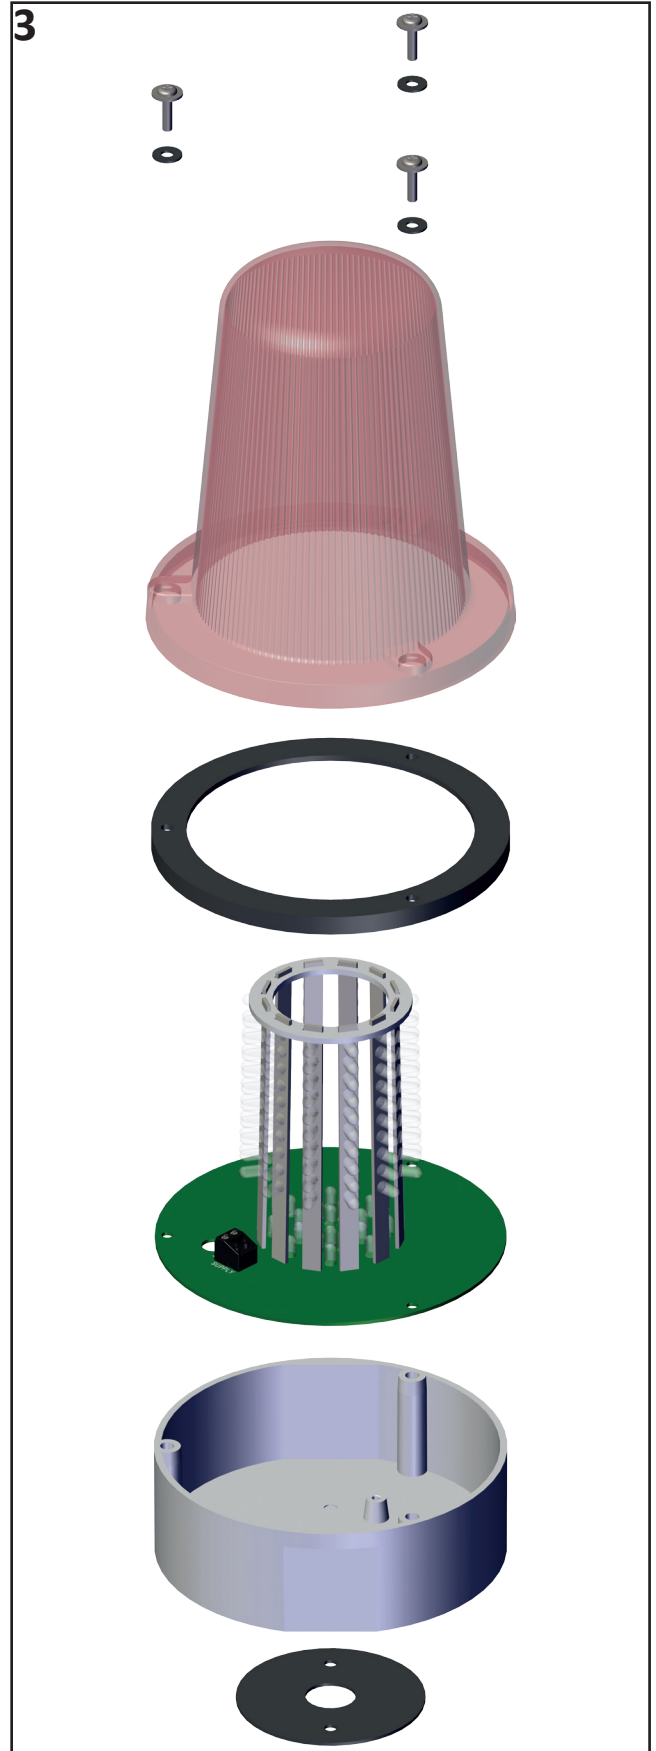

# SBE/AOV-LED

## Static LED Beacon

**1**

	SBE/DC/12/ AOV-LED	SBE/DC/24/ AOV-LED	SBE/AC/115/ AOV-LED	SBE/AC/230/ AOV-LED
	-ve (0V)	-ve (0V)	N	N
	+ve (12Vdc)	+ve (24Vdc)	P (115Vac)	P (230Vac)