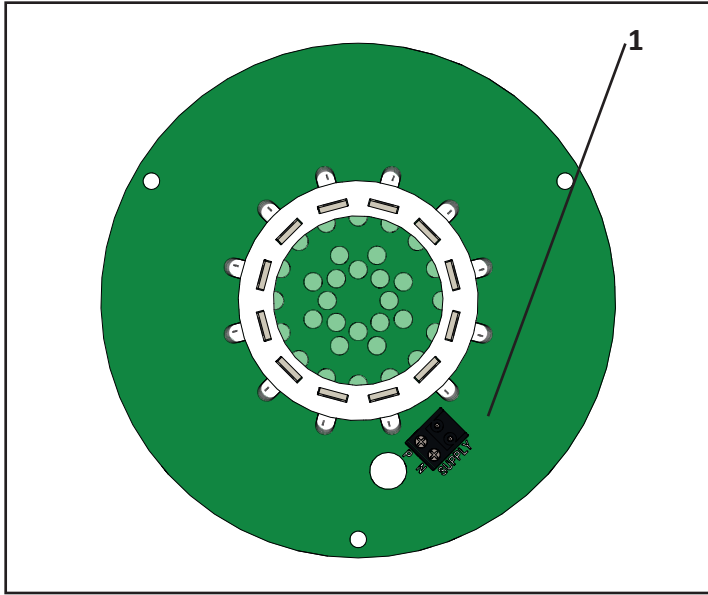

# SBE/AOV-LED

## Static LED Beacon

**1**

	SBE/DC/12/ AOV-LED	SBE/DC/24/ AOV-LED	SBE/AC/115/ AOV-LED	SBE/AC/230/ AOV-LED
	-ve (0V)	-ve (0V)	N	N
	+ve (12Vdc)	+ve (24Vdc)	P (115Vac)	P (230Vac)